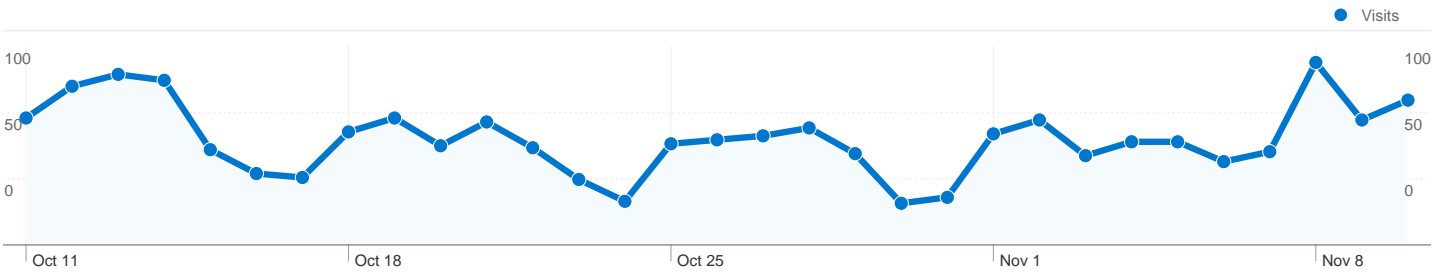

All traffic sources sent a total of 1,662 visits

23.10% Direct Traffic

12.39% Referring Sites

64.50% Search Engines

- **Search Engines**
  1,072.00 (64.50%)
- **Direct Traffic**
  384.00 (23.10%)
- **Referring Sites**
  206.00 (12.39%)

Top Traffic Sources

Sources	Visits	% visits	Keywords	Visits	% visits
google (organic)	889	53.49%	savino funeral home	513	47.85%
(direct) ((none))	384	23.10%	funeral home margate fl	64	5.97%
yahoo (organic)	56	3.37%	savino funeral	27	2.52%
facebook.com (referral)	52	3.13%	savino funeral home florida	25	2.33%
bing (organic)	49	2.95%	alicia enciso	17	1.59%