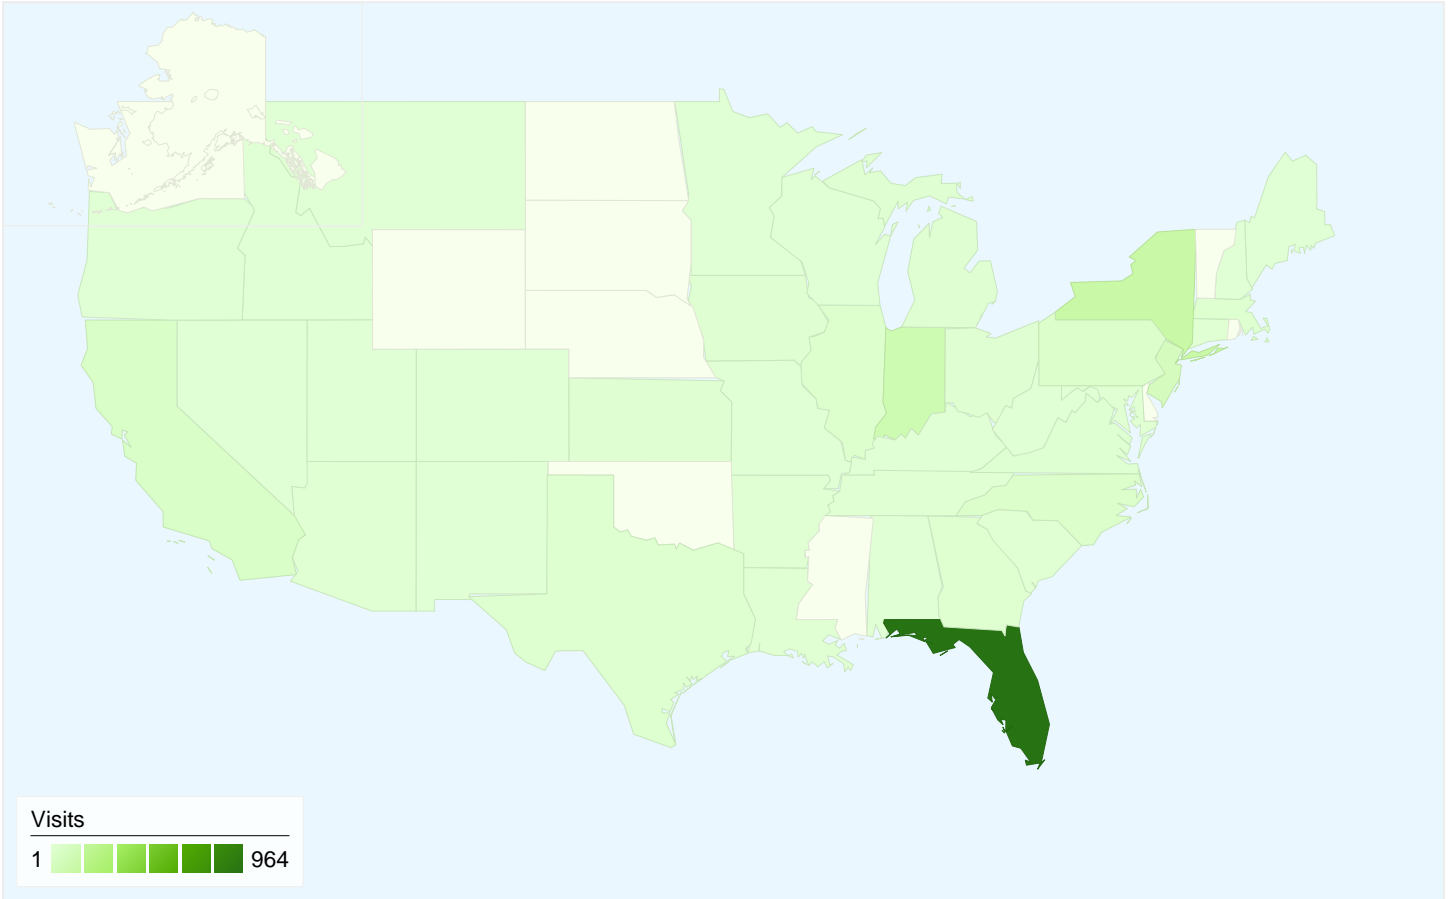

This country/territory sent 1,537 visits via 39 regions

Site Usage

Region	Visits	Pages/Visit	Avg. Time on Site	% New Visits	Bounce Rate
Visits 1,537 % of Site Total: 92.48%	Pages/Visit 5.68 Site Avg: 5.59 (1.45%)	Avg. Time on Site 00:03:37 Site Avg: 00:03:42 (-1.95%)	% New Visits 42.81% Site Avg: 44.77% (-4.37%)	Bounce Rate 16.72% Site Avg: 17.57% (-4.83%)	
Florida	964	5.81	00:03:55	30.71%	6.43%
New York	130	6.52	00:03:57	43.08%	20.77%
Indiana	100	1.08	00:00:01	100.00%	96.00%
New Jersey	64	8.80	00:05:26	31.25%	12.50%
California	40	4.82	00:02:50	60.00%	27.50%
Pennsylvania	31	7.00	00:06:18	80.65%	16.13%
North Carolina	27	4.93	00:02:27	59.26%	14.81%
Illinois	20	7.45	00:03:14	60.00%	25.00%
Texas	16	3.94	00:02:31	75.00%	31.25%