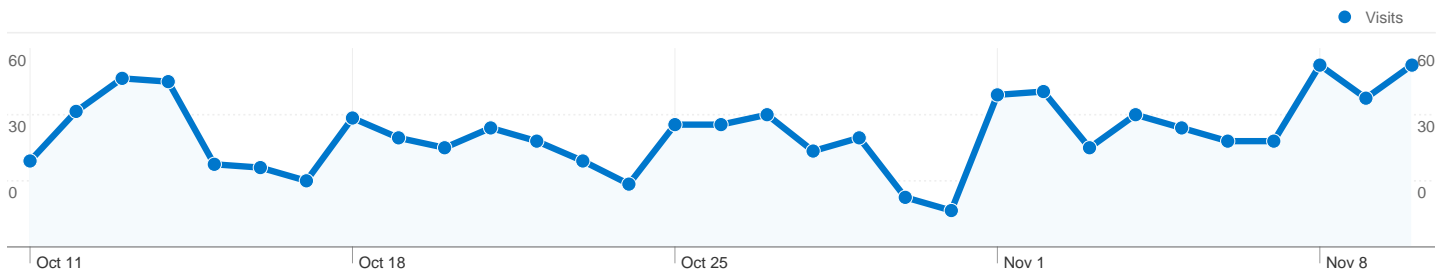

Keywords

Oct 11, 2010 - Nov 10, 2010

Comparing to: Site

Search sent 1,072 total visits via 259 keywords

Site Usage

Visits 1,072 % of Site Total: 64.50%	Pages/Visit 5.74 Site Avg: 5.59 (2.55%)	Avg. Time on Site 00:03:58 Site Avg: 00:03:42 (7.28%)	% New Visits 34.98% Site Avg: 44.77% (-21.86%)	Bounce Rate 12.78% Site Avg: 17.57% (-27.26%)	
Keyword	Visits	Pages/Visit	Avg. Time on Site	% New Visits	Bounce Rate
savino funeral home	513	5.48	00:03:32	14.04%	3.12%
funeral home margate fl	64	5.19	00:03:34	6.25%	6.25%
savino funeral	27	10.78	00:07:35	22.22%	3.70%
savino funeral home florida	25	10.04	00:14:03	36.00%	4.00%
alicia enciso	17	7.12	00:09:10	35.29%	5.88%
(not set)	15	7.33	00:03:47	60.00%	0.00%
www.savinofuneralhome.com	15	11.67	00:07:00	26.67%	6.67%
savinofuneralhome.com	14	9.79	00:04:33	42.86%	7.14%
savino funeral home.com	12	6.92	00:02:22	25.00%	0.00%
alicia enciso pinto	10	3.50	00:02:26	70.00%	40.00%
1 - 10 of 259