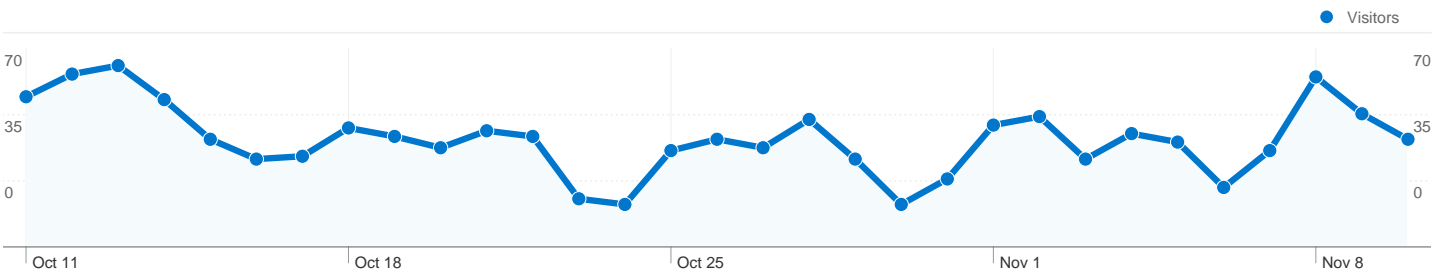

## Site Usage

**1,662** Visits

**17.57%** Bounce Rate

**9,298** Pageviews

**00:03:42** Avg. Time on Site

**5.59** Pages/Visit

**44.77%** % New Visits

## Traffic Sources Overview

- **Search Engines**  
1,072.00 (64.50%)
- **Direct Traffic**  
384.00 (23.10%)
- **Referring Sites**  
206.00 (12.39%)

**871 people visited this site**

**1,662** Visits

**871** Absolute Unique Visitors

**9,298** Pageviews

**5.59** Average Pageviews

**00:03:42** Time on Site

**17.57%** Bounce Rate

**44.77%** New Visits

**Pages on this site were viewed a total of 9,298 times**

**9,298** Pageviews

**5,006** Unique Views

**17.57%** Bounce Rate