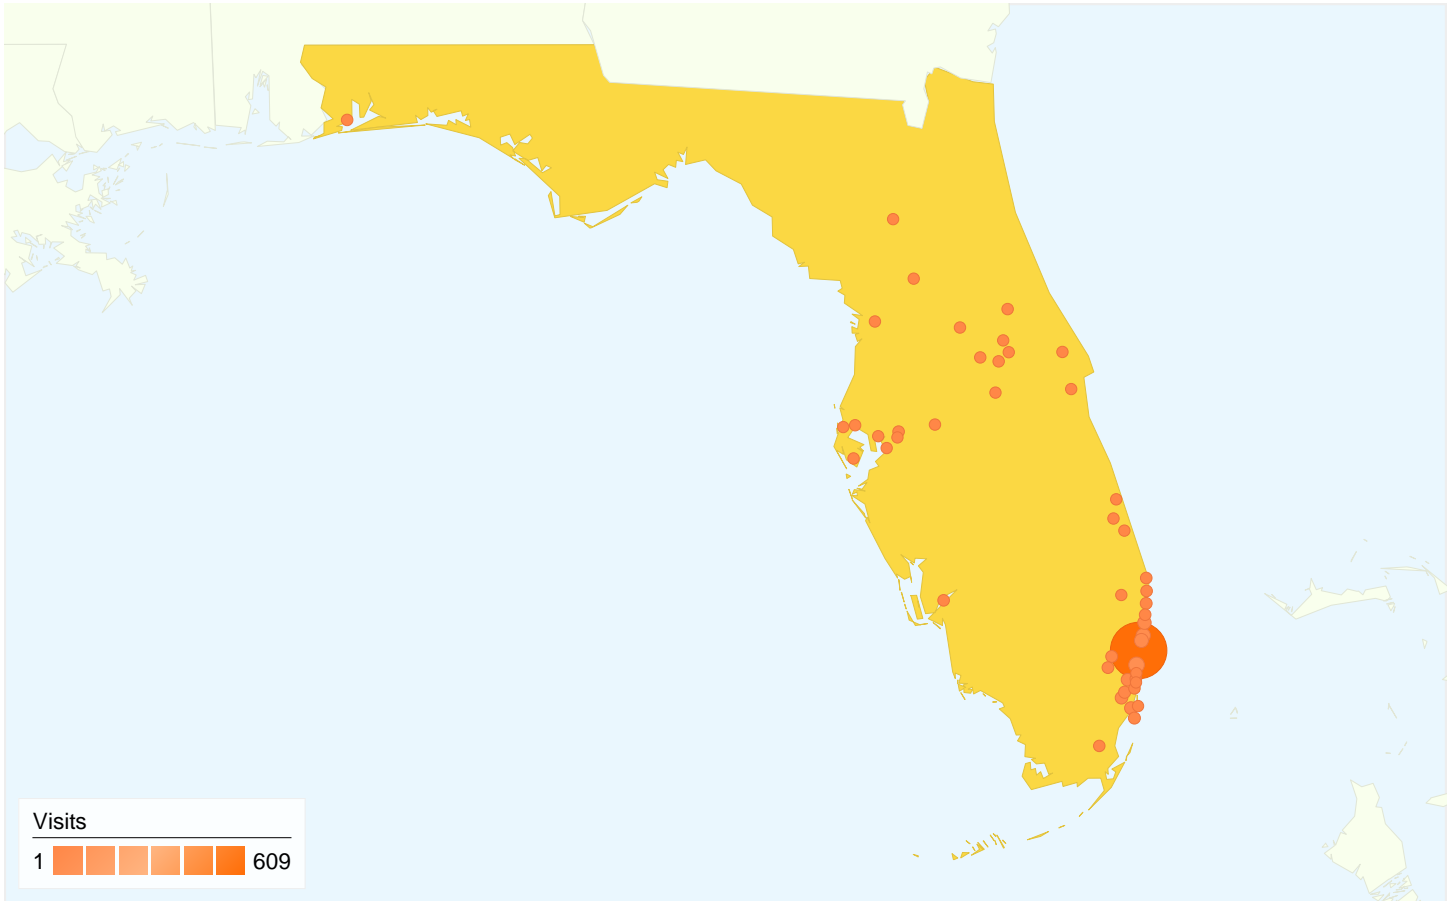

# Keywords

Oct 11, 2010 - Nov 10, 2010

Comparing to: Site

**Search sent 1,072 total visits via 259 keywords**

**Site Usage**

| <b>Visits</b><br><b>1,072</b><br>% of Site Total:<br><b>64.50%</b> | <b>Pages/Visit</b><br><b>5.74</b><br>Site Avg:<br><b>5.59 (2.55%)</b> | <b>Avg. Time on Site</b><br><b>00:03:58</b><br>Site Avg:<br><b>00:03:42 (7.28%)</b> | <b>% New Visits</b><br><b>34.98%</b><br>Site Avg:<br><b>44.77% (-21.86%)</b> | <b>Bounce Rate</b><br><b>12.78%</b><br>Site Avg:<br><b>17.57% (-27.26%)</b> |             |
|--|---|---|--|---|-------------|
| Keyword  | Visits  | Pages/Visit   | Avg. Time on Site  | % New Visits  | Bounce Rate |
| savino funeral home  | 513   | 5.48  | 00:03:32   | 14.04%  | 3.12%       |
| funeral home margate fl  | 64  | 5.19  | 00:03:34   | 6.25%   | 6.25%       |
| savino funeral   | 27  | 10.78   | 00:07:35   | 22.22%  | 3.70%       |
| savino funeral home florida  | 25  | 10.04   | 00:14:03   | 36.00%  | 4.00%       |
| alicia enciso  | 17  | 7.12  | 00:09:10   | 35.29%  | 5.88%       |
| (not set)  | 15  | 7.33  | 00:03:47   | 60.00%  | 0.00%       |
| www.savinofuneralhome.com  | 15  | 11.67   | 00:07:00   | 26.67%  | 6.67%       |
| savinofuneralhome.com  | 14  | 9.79  | 00:04:33   | 42.86%  | 7.14%       |
| savino funeral home.com  | 12  | 6.92  | 00:02:22   | 25.00%  | 0.00%       |
| alicia enciso pinto  | 10  | 3.50  | 00:02:26   | 70.00%  | 40.00%      |
| 1 - 10 of 259  |   |   |  |   |             |

## This state sent 964 visits via 48 cities