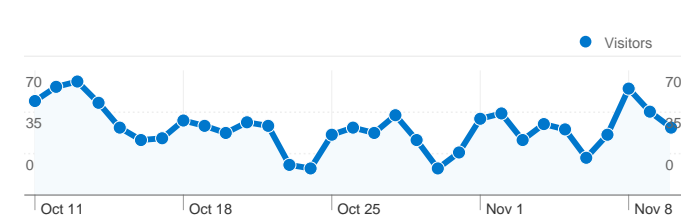

## Site Usage

**1,662** Visits

**17.57%** Bounce Rate

**9,298** Pageviews

**00:03:42** Avg. Time on Site

**5.59** Pages/Visit

**44.77%** % New Visits

## Visitors Overview

**Visitors**  
**871**

## This state sent 964 visits via 48 cities

**Pages on this site were viewed a total of 9,298 times**

**9,298** Pageviews

**5,006** Unique Views

**17.57%** Bounce Rate