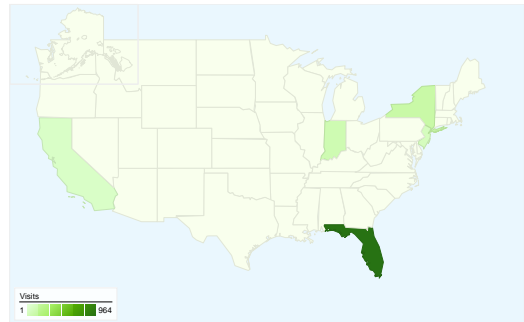

Country/Territory Detail: United States